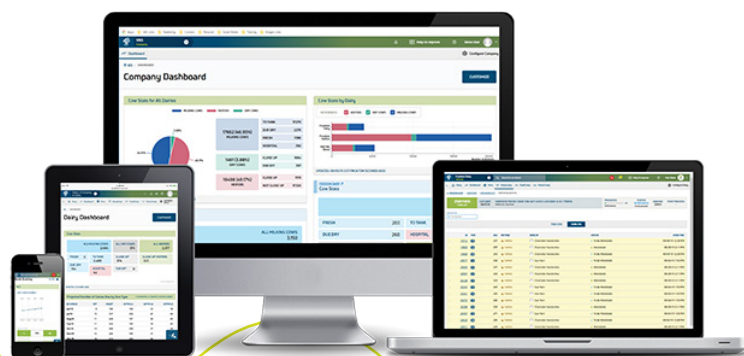

Call 888.225.6753 to learn how DairyComp Unlimited can be tailored to your dairy.